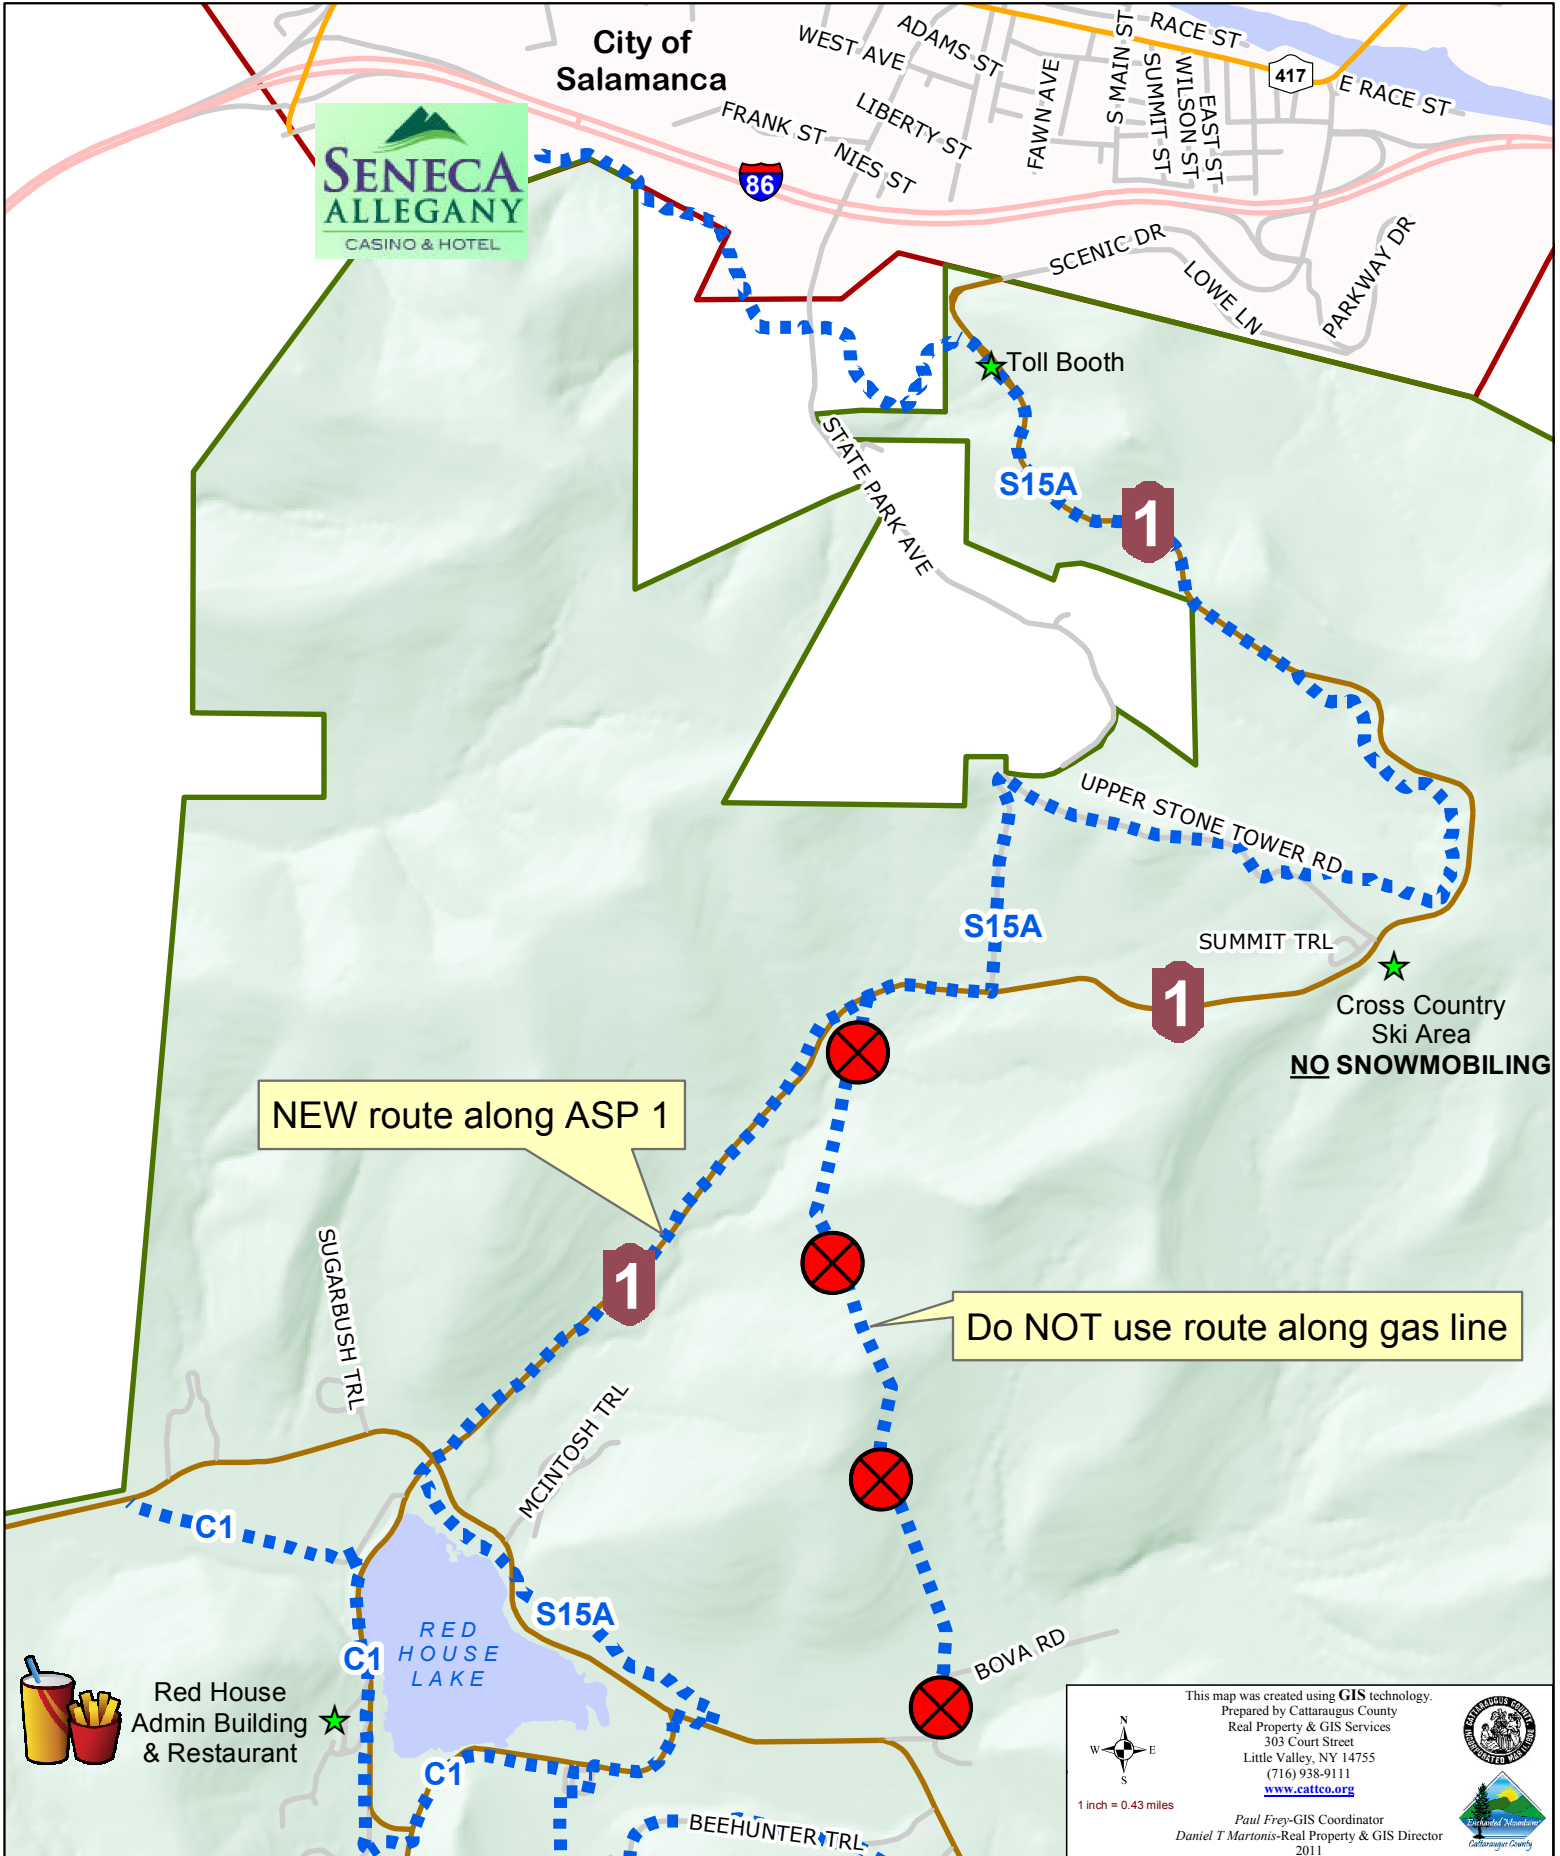

Snowmobile Access to Allegany State Park

Seneca Allegany Casino to Red House Area

This map was created using GIS technology.
 Prepared by Cattaraugus County
 Real Property & GIS Services
 303 Court Street
 Little Valley, NY 14755
 (716) 938-9111
www.cattco.org

Paul Frey-GIS Coordinator
 Daniel T Martonis-Real Property & GIS Director
 2011

1 inch = 0.43 miles