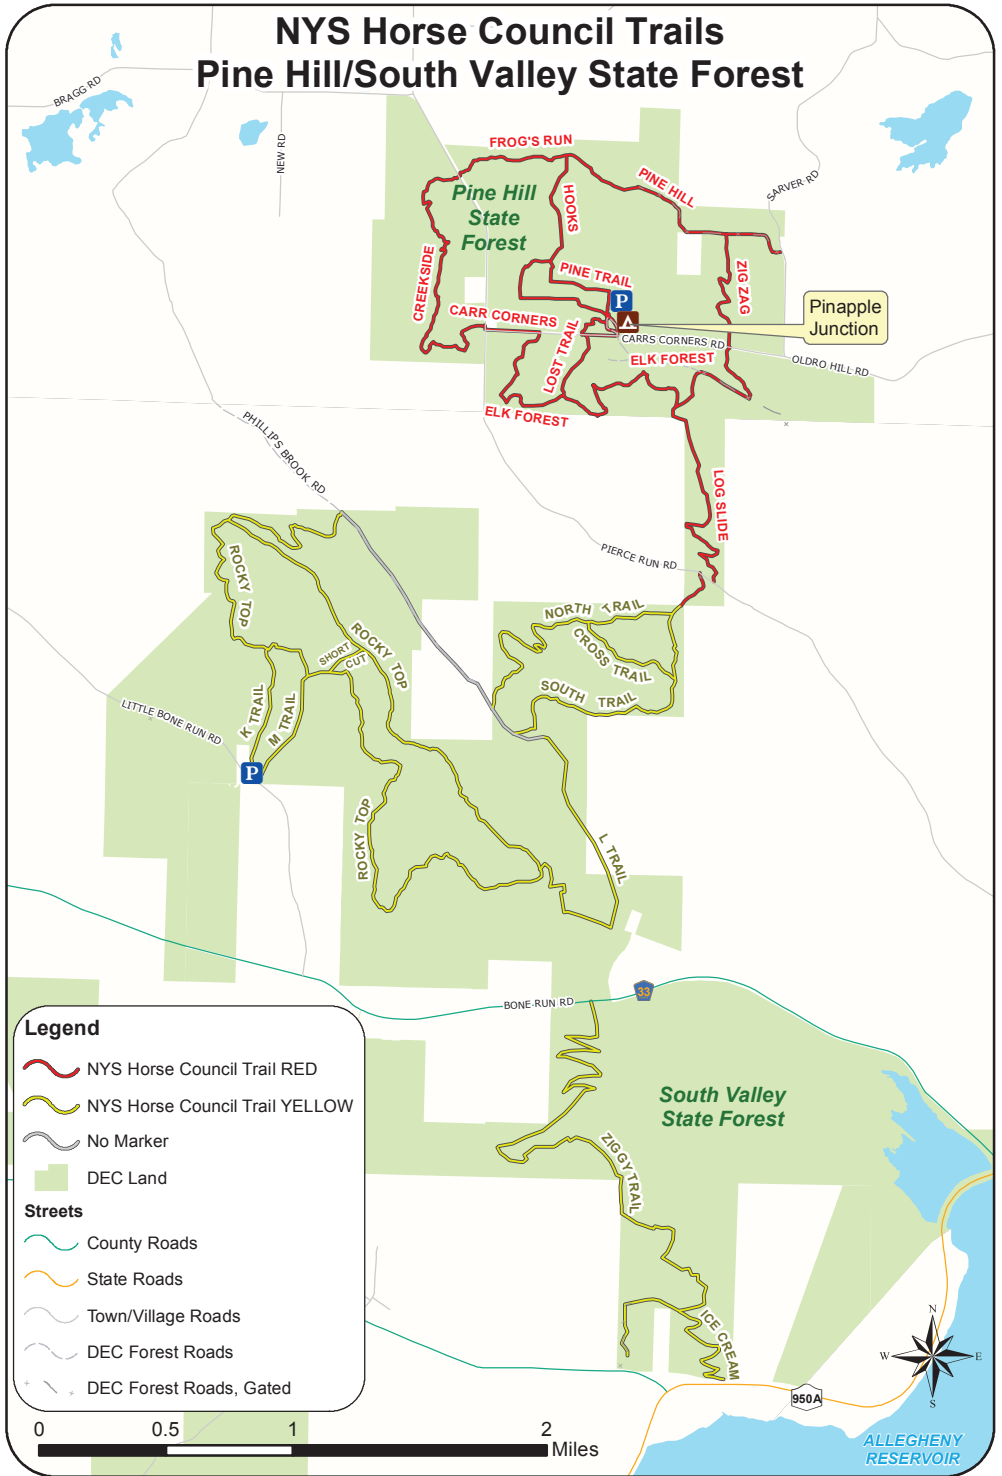

NYS Horse Council Trails Pine Hill/South Valley State Forest

Legend

-  NYS Horse Council Trail RED
 -  NYS Horse Council Trail YELLOW
 -  No Marker
 -  DEC Land
- Streets**
-  County Roads
 -  State Roads
 -  Town/Village Roads
 -  DEC Forest Roads
 -  DEC Forest Roads, Gated

ALLEGHENY
RESERVOIR