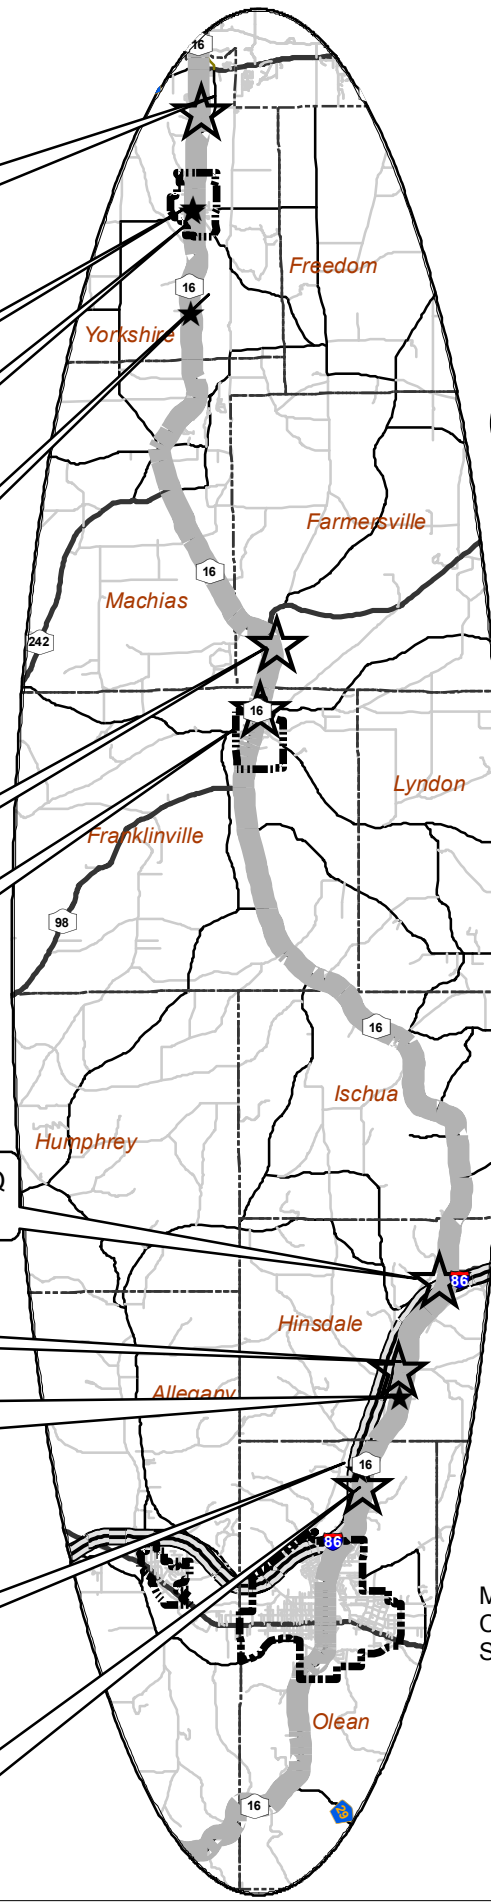

Community Selling Points

2nd Annual Route 16 Garage Sale & Chicken BBQ

Suburban Adult Services Inc. & Yorkshire F.D.
111976 Rt. 16
BBQ LOCATION

Howe's Deli
57 S. Main

Delevan Village Park
85S. Main

Arrowhead Campground
10487 Rt. 16

Pork Eeze BBQ
8212 Rt. 16

Franklinville F.D.
75 N. Main St.
BBQ LOCATION

JD' Smoking BBQ
4269 Rt. 16

Smokin Joe's BBQ

Hinsdale Sprint Speedway
3335 Rt. 16
BBQ LOCATION

Swimwear to Go
3041 Rt. 16

Trapper's Chicken BBQ
Rt. 16
BBQ LOCATION

10 Community Selling Points

Family & Other Sales Along the Way!

Brought to you by:
Route 16 Corridor
Community Partnership

More Info call:
Chuck at 904-2233
Scott at 307-5887

Sponsored by:
Arcade Area Chamber of Commerce
Franklinville Area Chamber of Commerce
Olean Area Chamber of Commerce
Cattaraugus County EDP&T